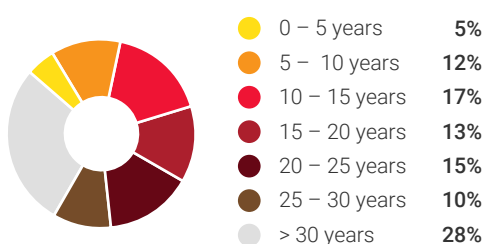

Unemployment Rate **7.8%**

Underemployment Rate **11.0%**

Geoscientist Employment - Western Australia March 2009 to June 2019

Unemployed and Underemployed

Employed

Employer

Employment Sector

Professional Experience