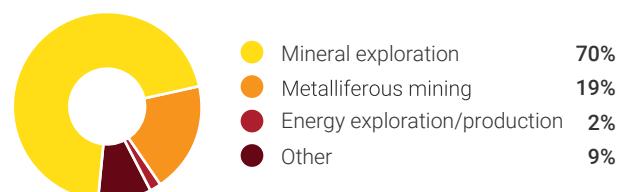

Unemployment Rate **7.8%**

Underemployment Rate **11.0%**

Geoscientist Employment - Western Australia March 2009 to June 2019

Unemployed and Underemployed

Employed

Employer

Employment Sector

Professional Experience