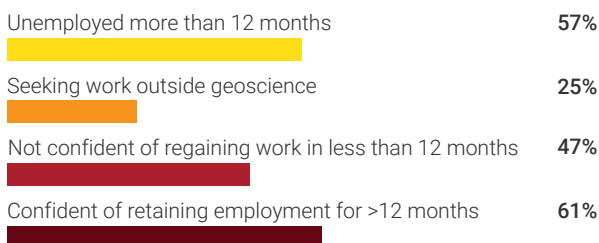

**AUSTRALIAN
INSTITUTE OF
GEOSCIENTISTS**

Supporting Geoscientists

Australian Geoscientist Employment Survey

Western Australia at a glance

June 2019

Around 53% of Australia's geoscientists work in Western Australia.

Unemployment Rate **7.8%**

Underemployment Rate **11.0%**

Geoscientist Employment - Western Australia March 2009 to June 2019

Unemployed and Underemployed

Employed

Employer

Employment Sector

Professional Experience